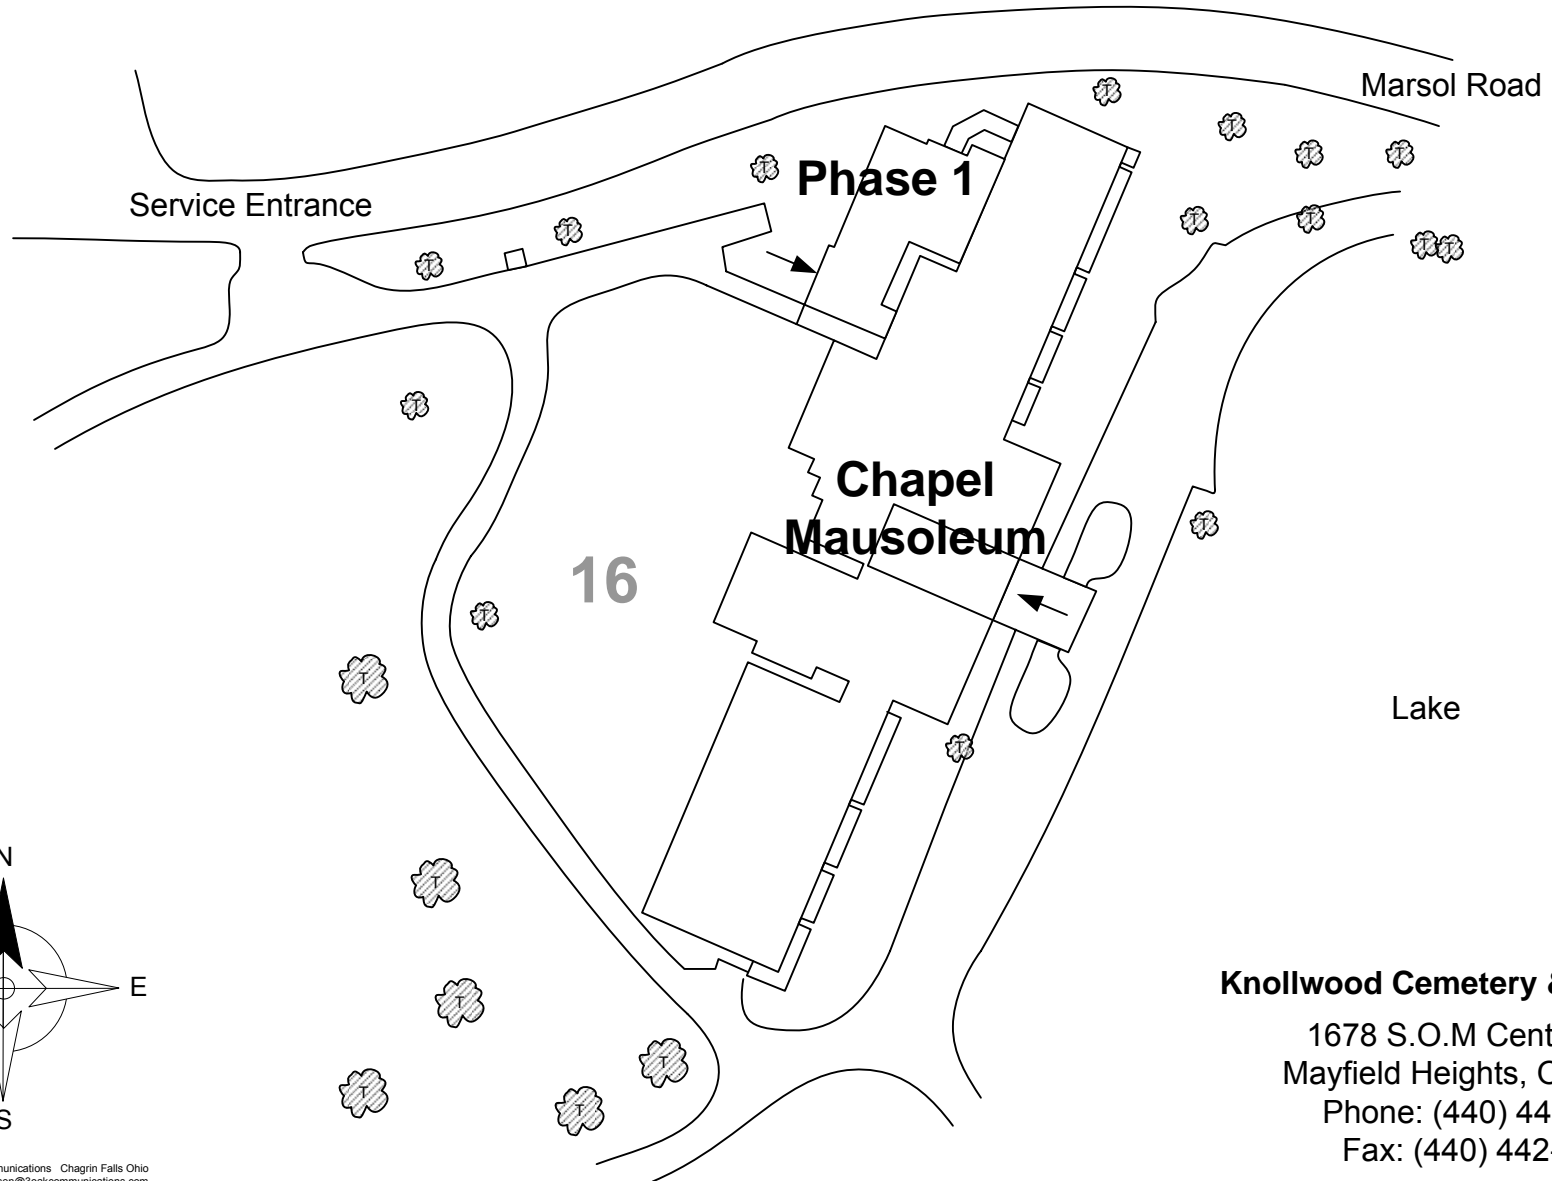

CHAPEL MAUSOLEUM : OVERVIEW

Building Locations

Knollwood Cemetery & Mausoleum

1678 S.O.M Center Road
Mayfield Heights, OH 44124
Phone: (440) 442-2800
Fax: (440) 442-6808