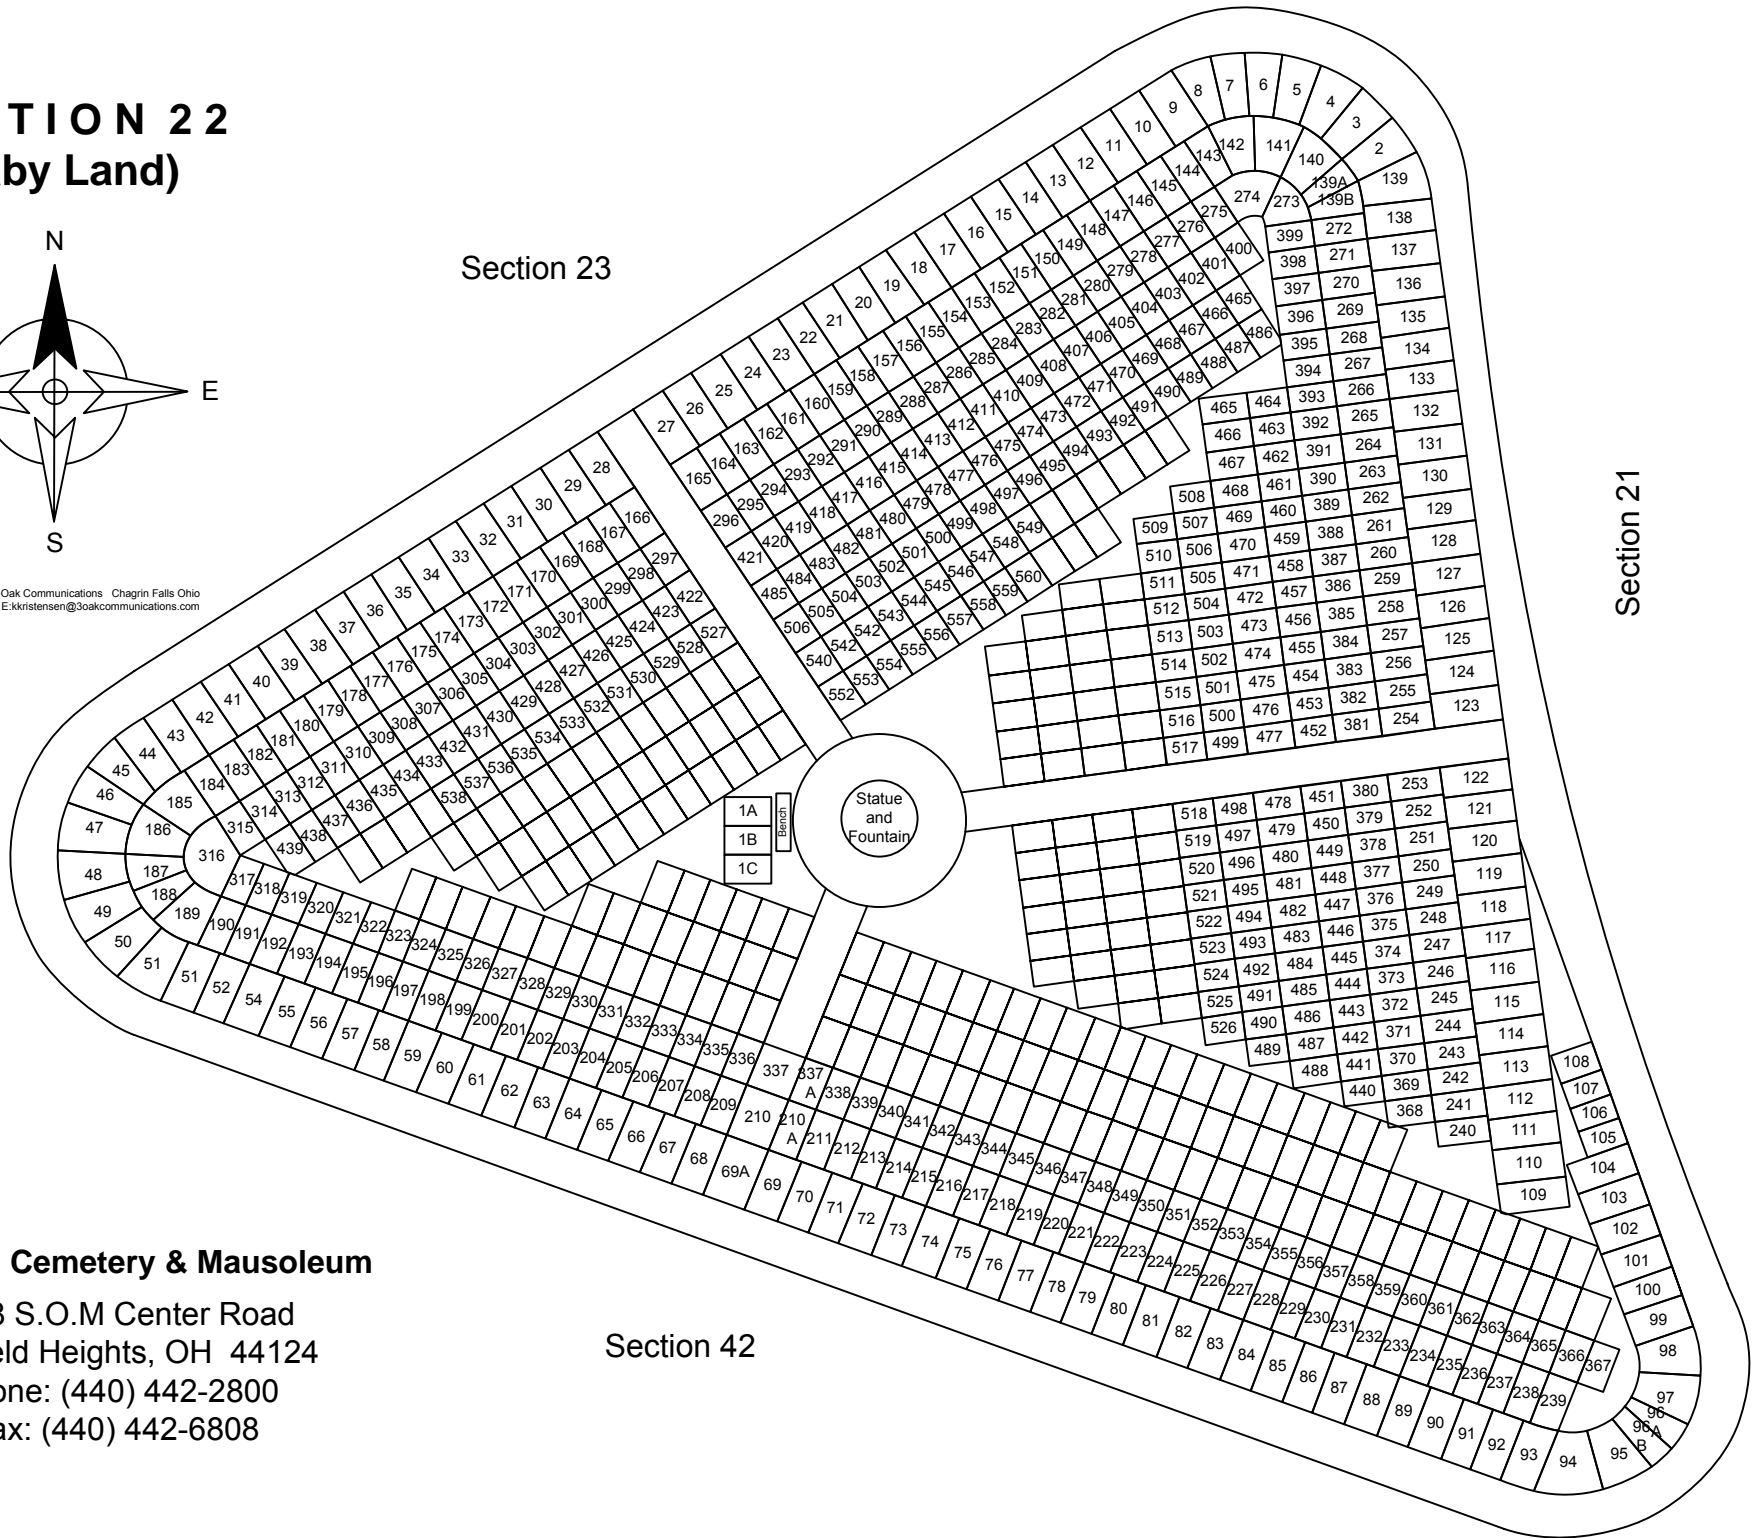

SECTION 22 (Baby Land)

Knollwood Cemetery & Mausoleum

1678 S.O.M Center Road
Mayfield Heights, OH 44124
Phone: (440) 442-2800
Fax: (440) 442-6808

Section 22